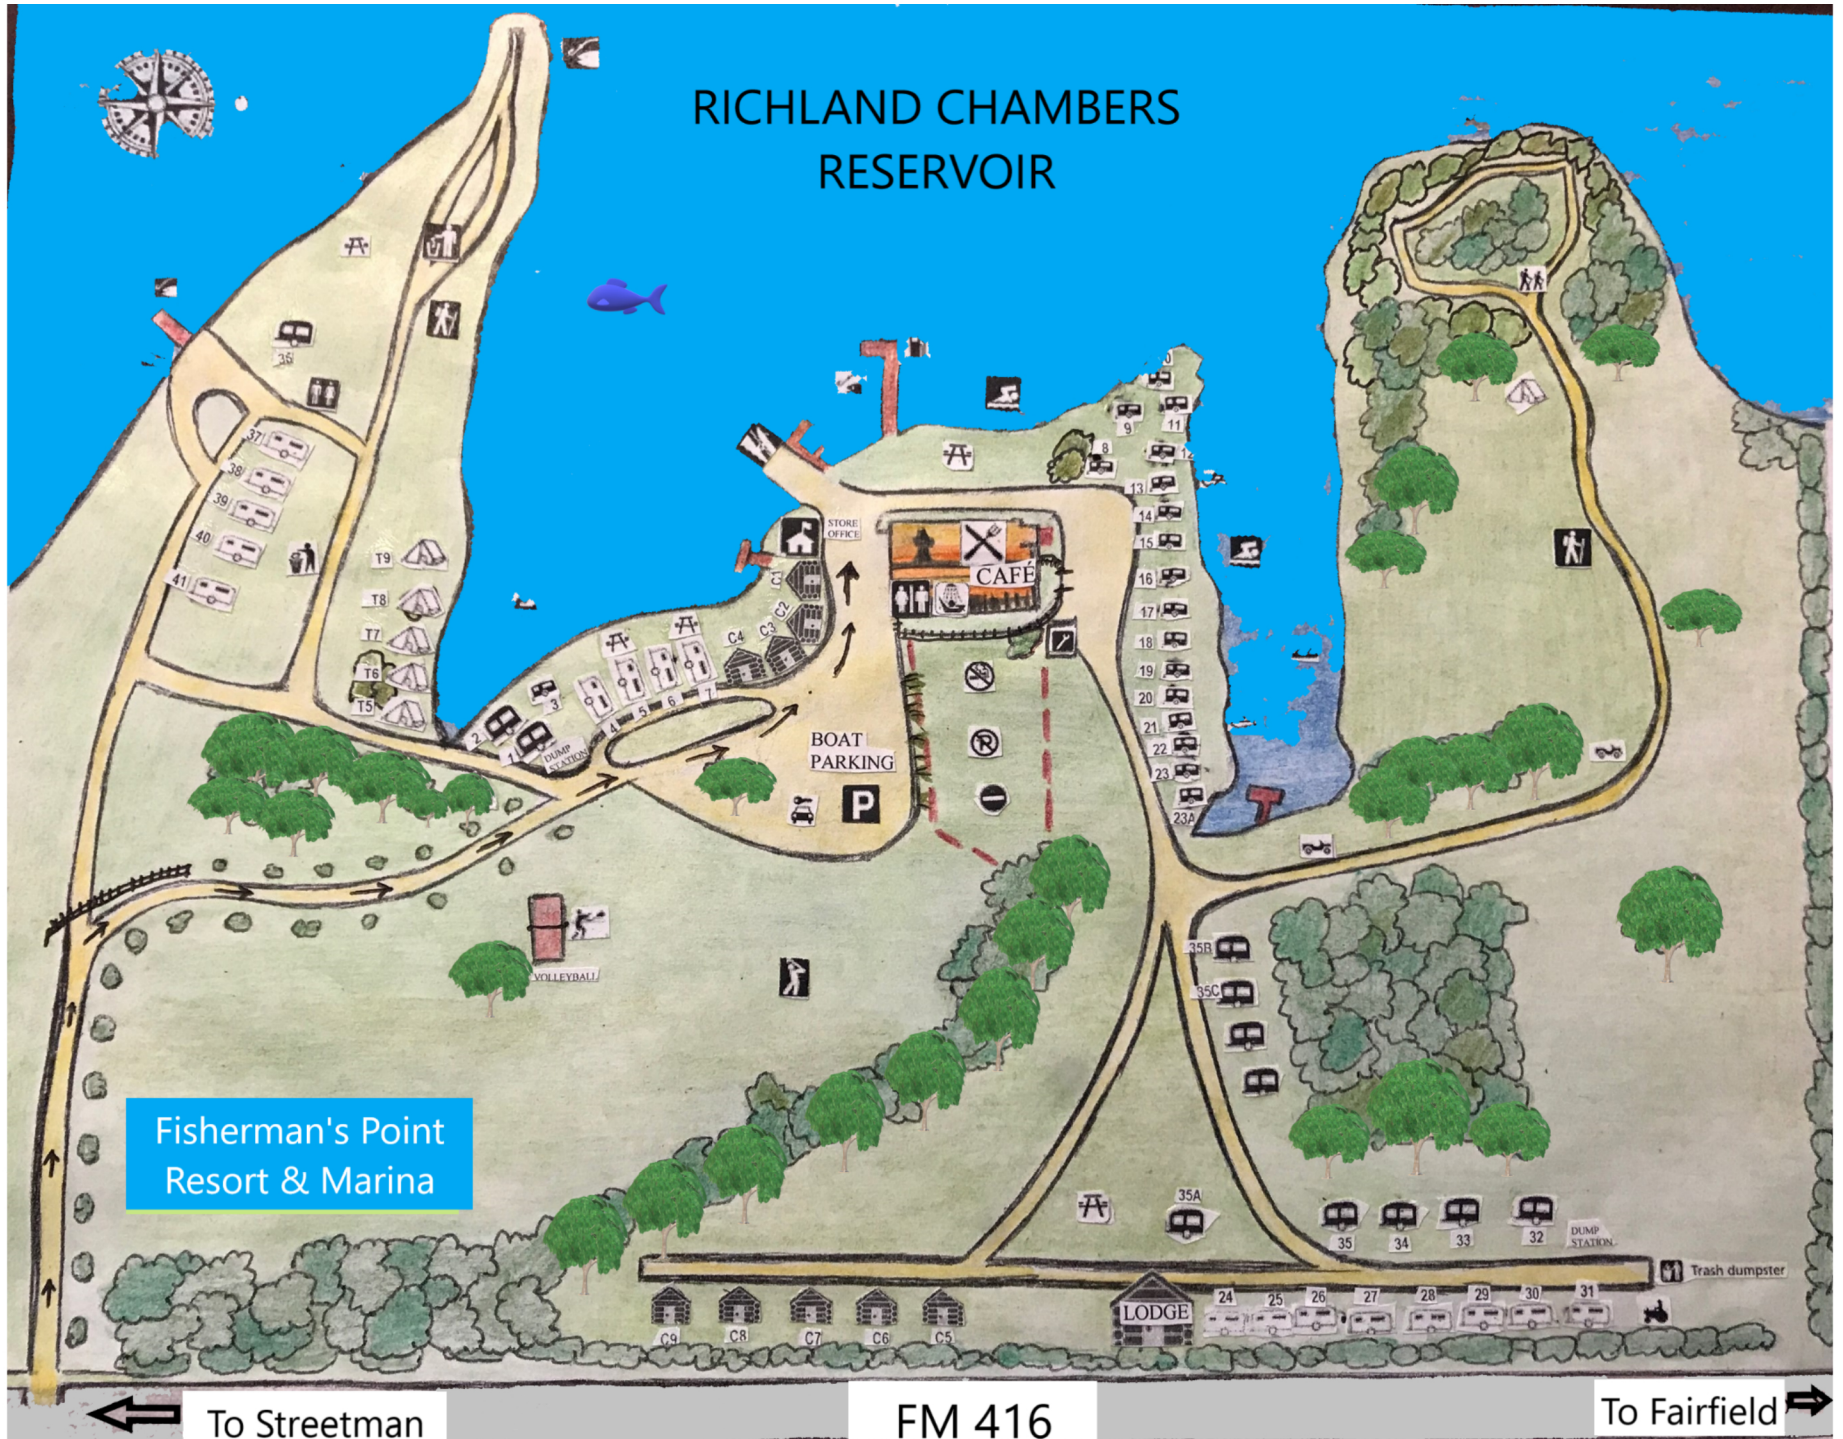

RICHLAND CHAMBERS RESERVOIR

Fisherman's Point
Resort & Marina

← To Streetman

FM 416

To Fairfield →